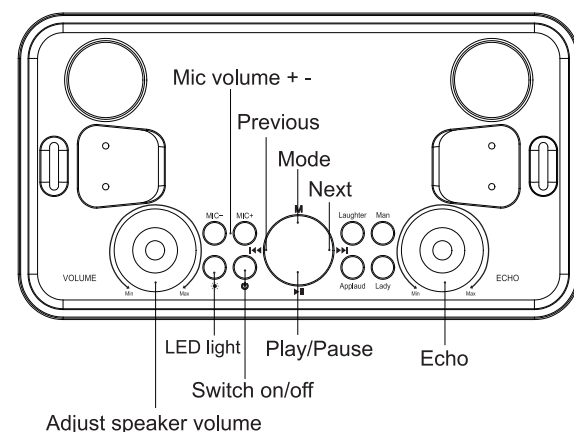

What's in the package:

- 1* machine
- 2* microphones
- 1* Type C charging cable
- 1* DC 5V adapter
- 1* Aux cable
- 1* Strap

After-sale service

WinBridge provide one year warranty and lifetime technical support.

Toll Free Hotline: +1 (833) 996-2881

info@winbridge.com

http://www.winbridgestore.com

Please be confident that seller support is just a mail away from you in case you find any difficulty, kindly do not hesitate to write back to us if you need any clarification or any kind of support.

7

How to Monitor Music

Please plug a headset/headphone into the designated slot on the back of the machine. You will listen or monitor music.

Cautionary Note

1. Please use the included adapter to charge speaker and microphone internal rechargeable battery;
2. Plug the adapter into 110-240 AC outlet;
3. It will take about 2.5 hours to fully charge the machine;
4. The machine prompts "DIDI" voice when it is lower battery, please charge it timely;
5. In order to extend the life of the internal battery, please charge even if system is not being used.
6. It is suggest that you charge the internal battery an additional 1-2 hours to extend its life.
7. Please do not over charge the battery by leaving the system plugged continuously. The will reduce the internal battery and cause over heating.

6

This machine will be ready to connect via Bluetooth as soon as you turn it on. Or please click the M button to switch Bluetooth mode. To use this feature, simply search for the machine name ("T8") under your playback device's Bluetooth connection settings and click to connect.

How to Use TF Mode

Playing music from an TF card
Plug your TF card into the designated slot on the back of the machine. Playback will begin immediately. Please make sure TF card has music file.

How to Use USB Mode